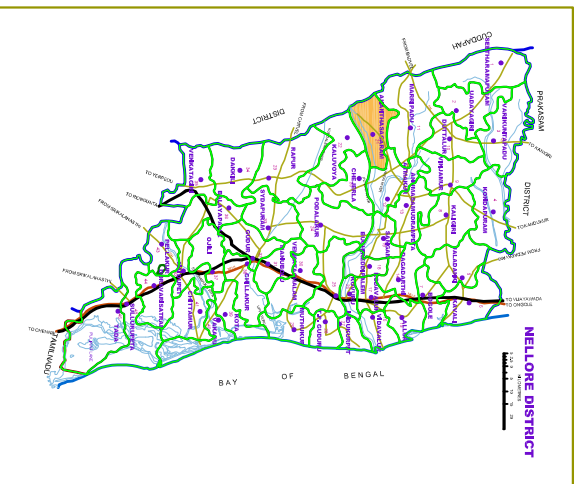

# ANANTHASAGARAM MANDAL

## S.P.S.R. NELLORE DISTRICT

### REFERENCES

- STATE BOUNDARY
- DISTRICT BOUNDARY
- MANDAL BOUNDARY
- MANDAL / DISTRICT HEADQUARTERS
- NATIONAL HIGHWAY - NHS
- OTHER ROADS
- RAILWAY STATION
- RIVERS & STREAMS
- MANDAL PROFILE IN DISTRICT MAP

NOT TO SCALE

Somasila Dam