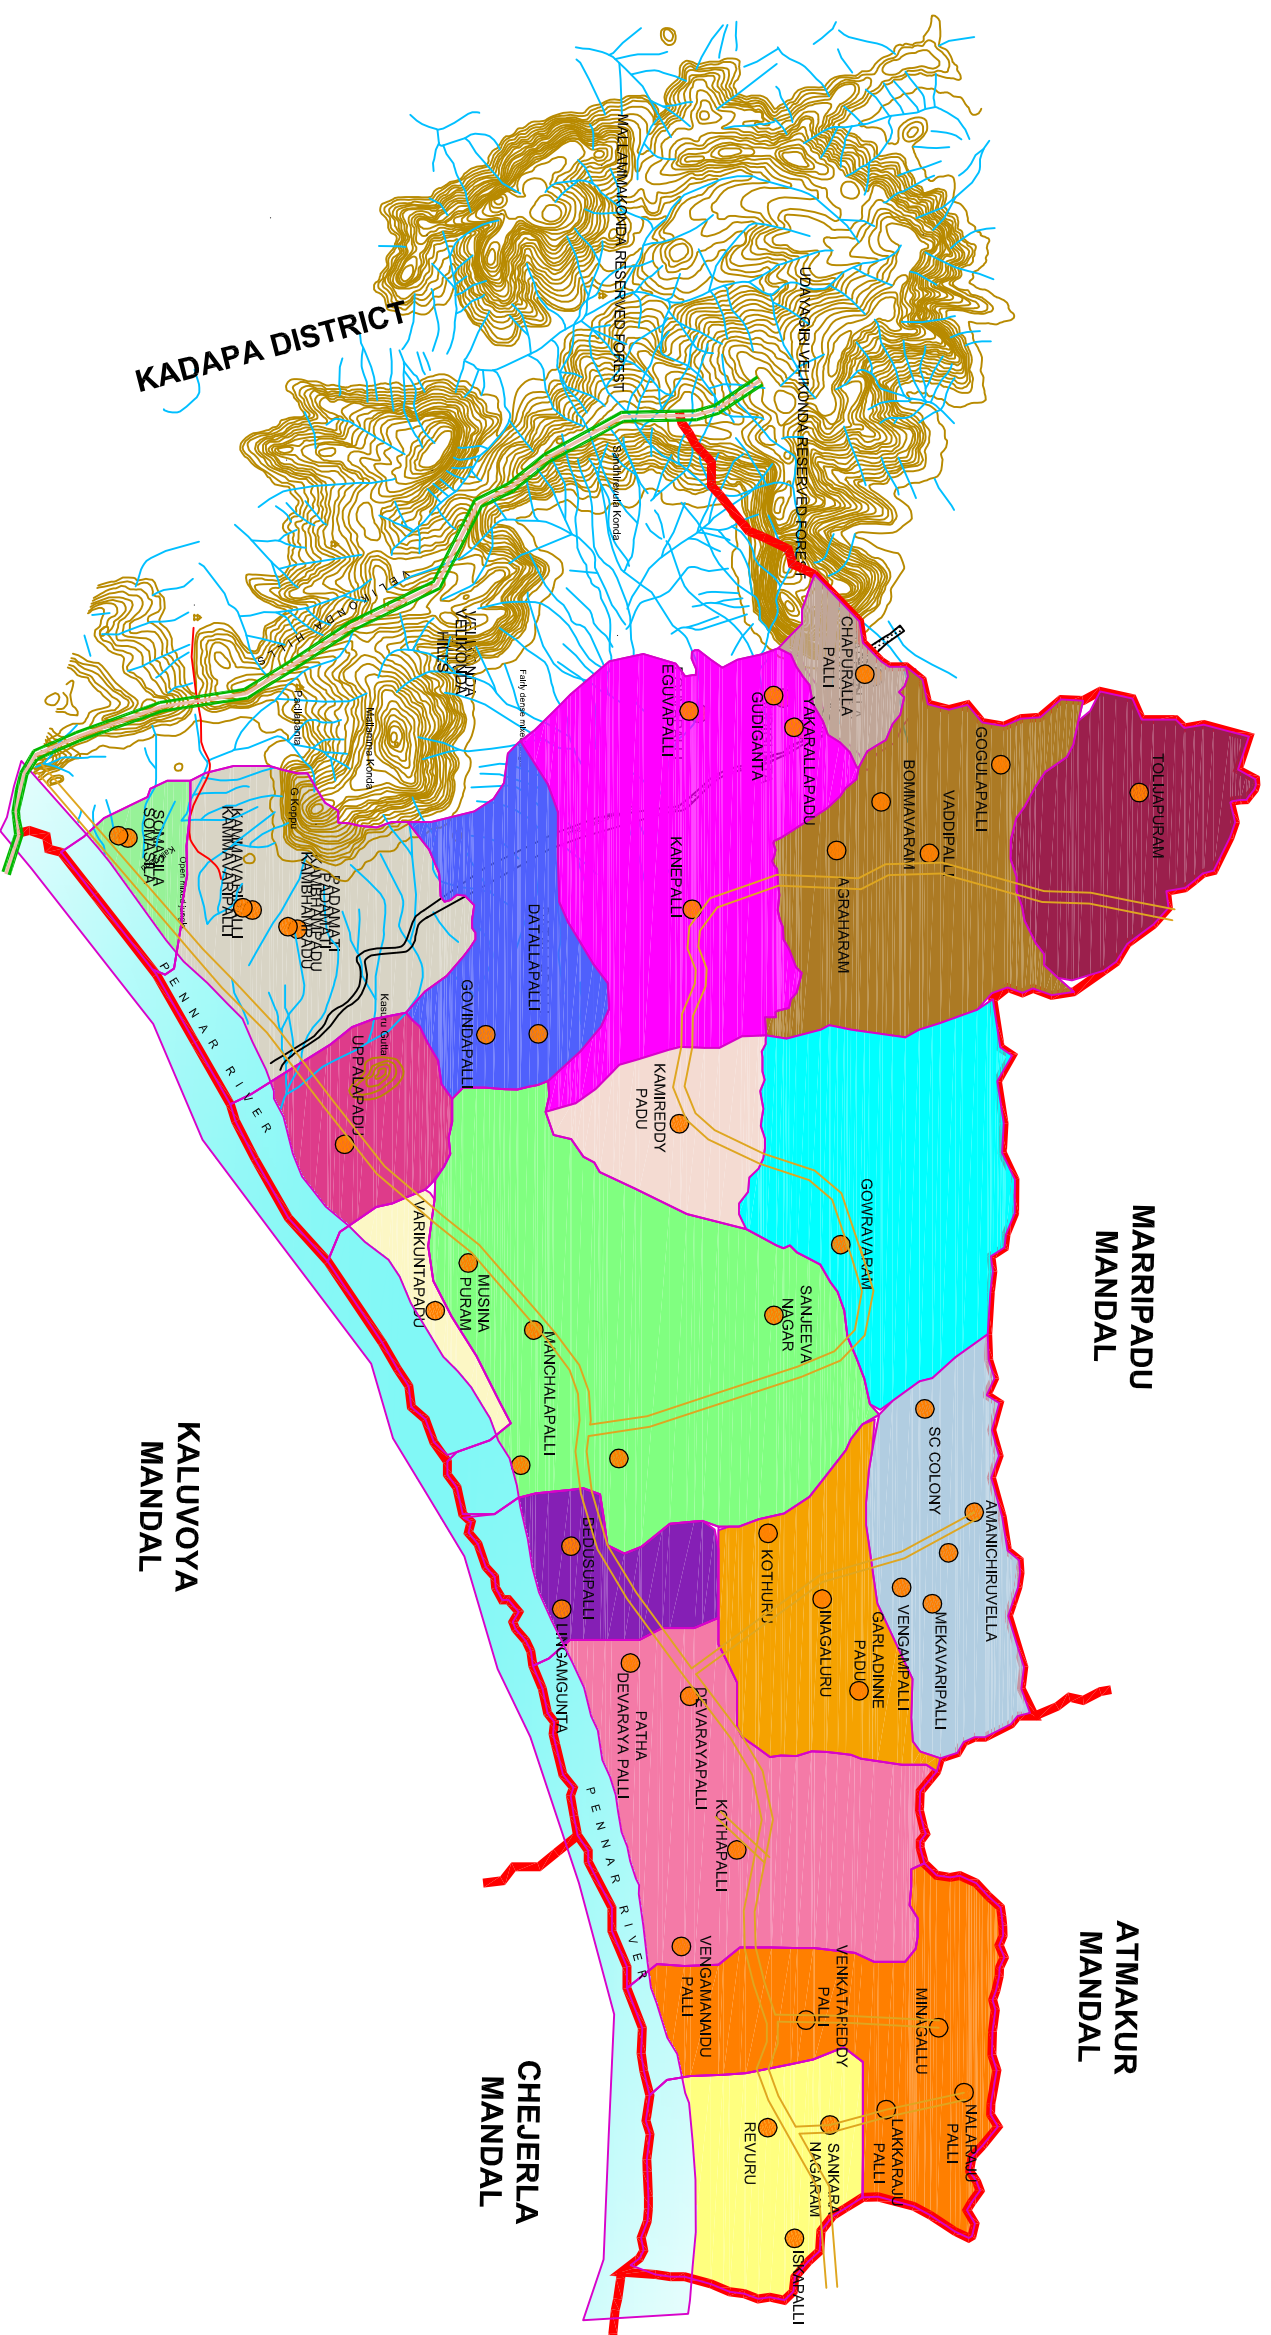

# ANANTHASAGARAM MANDAL

## S.P.S.R. NELLORE DISTRICT

### REFERENCES

- STATE BOUNDARY
- DISTRICT BOUNDARY
- MANDAL BOUNDARY
- MANDAL / DISTRICT HEADQUARTERS
- NATIONAL HIGHWAY - NHS
- OTHER ROADS
- RAILWAY STATION
- RIVERS & STREAMS
- MANDAL PROFILE IN DISTRICT MAP

NOT TO SCALE

Somasila Dam