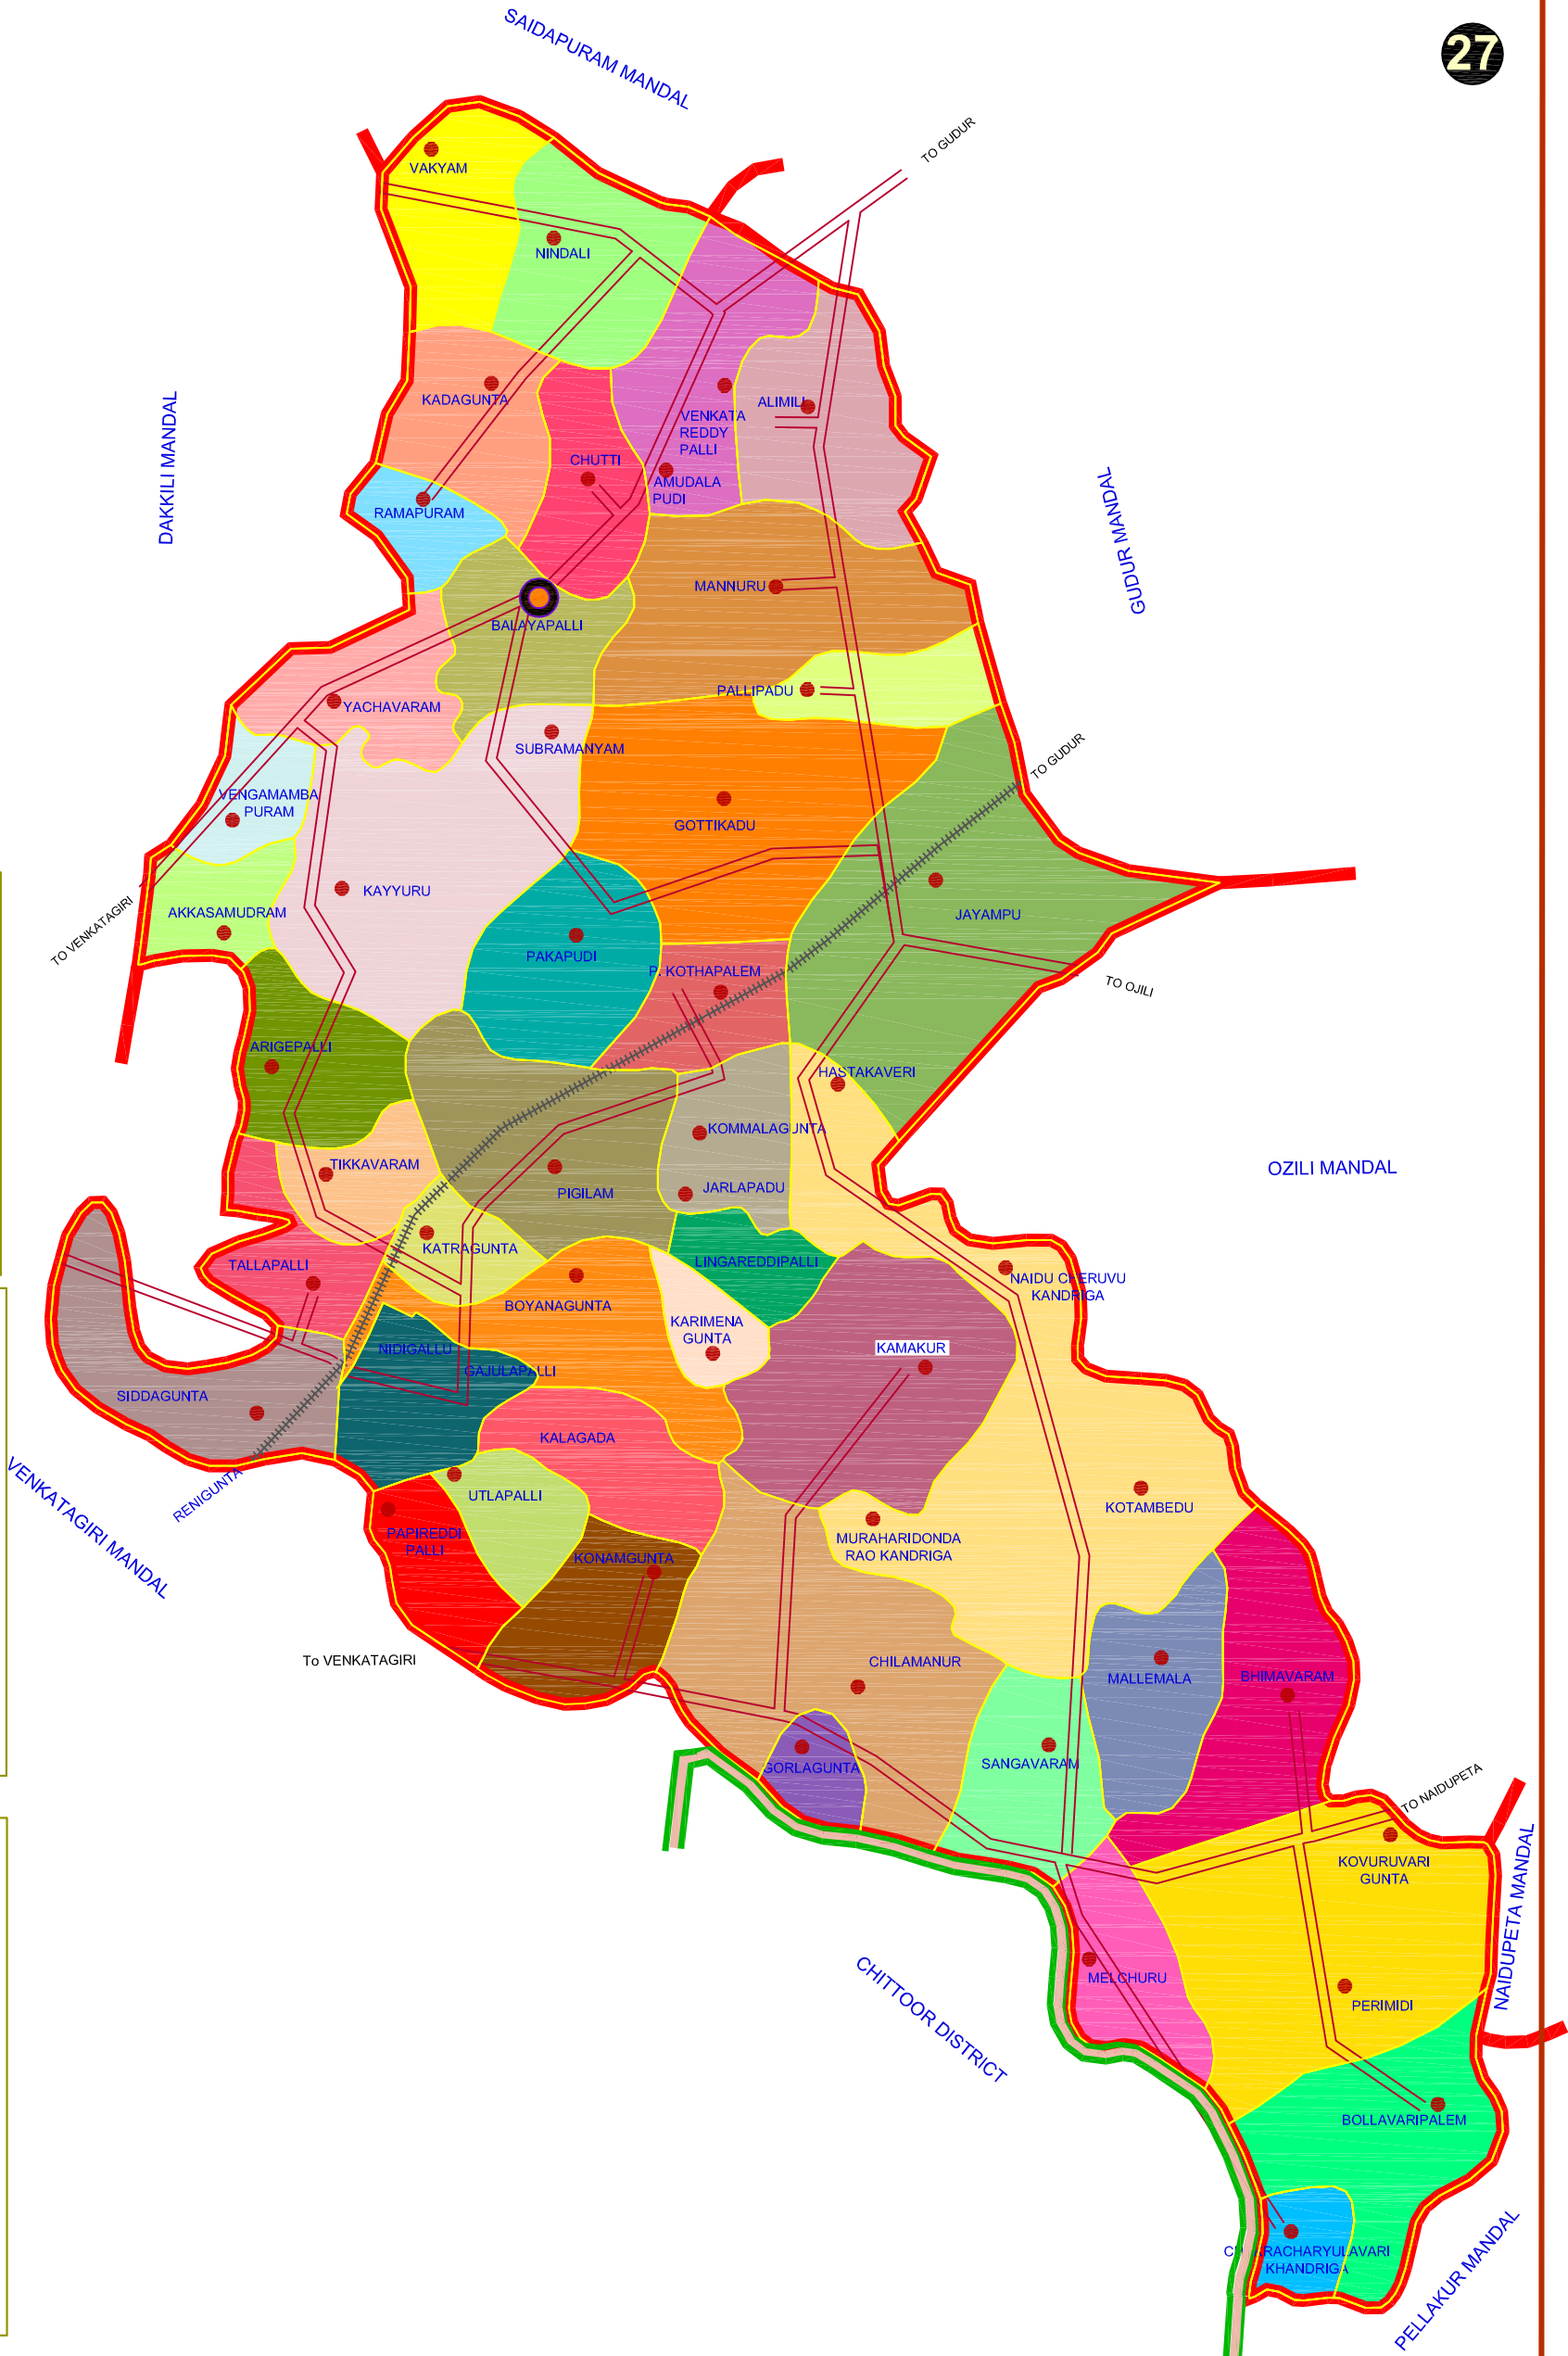

BALAYAPALLI MANDAL

S.P.S.R. NELLORE DISTRICT

REFERENCES

STATE BOUNDARY	
DISTRICT BOUNDARY	
MANDAL BOUNDARY	
MANDAL / DISTRICT HEADQUARTERS	
NATIONAL HIGHWAY - NH5	
OTHER ROADS	
RAILWAY STATION	
RIVERS & STREAMS	
MANDAL PROFILE IN DISTRICT MAP	

NOT TO SCALE