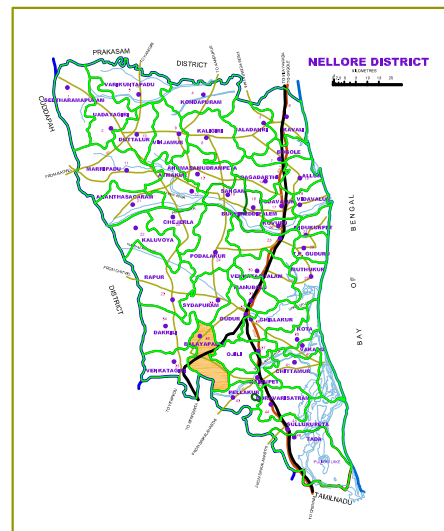

BALAYAPALLI MANDAL

S.P.S.R. NELLORE DISTRICT

REFERENCES

STATE BOUNDARY	
DISTRICT BOUNDARY	
MANDAL BOUNDARY	
MANDAL / DISTRICT HEADQUARTERS	
NATIONAL HIGHWAY - NH5	
OTHER ROADS	
RAILWAY STATION	
RIVERS & STREAMS	
MANDAL PROFILE IN DISTRICT MAP	

NOT TO SCALE