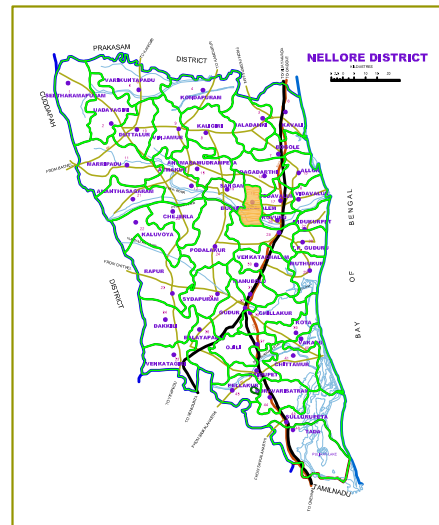

BUCHIREDDIPALEM MANDAL

S.P.S.R. NELLORE DISTRICT

17

REFERENCES

STATE BOUNDARY	
DISTRICT BOUNDARY	
MANDAL BOUNDARY	
MANDAL / DISTRICT HEADQUARTERS	
NATIONAL HIGHWAY - NH5	
OTHER ROADS	
RAILWAY STATION	
RIVERS & STREAMS	
MANDAL PROFILE IN DISTRICT MAP	

NOT TO SCALE