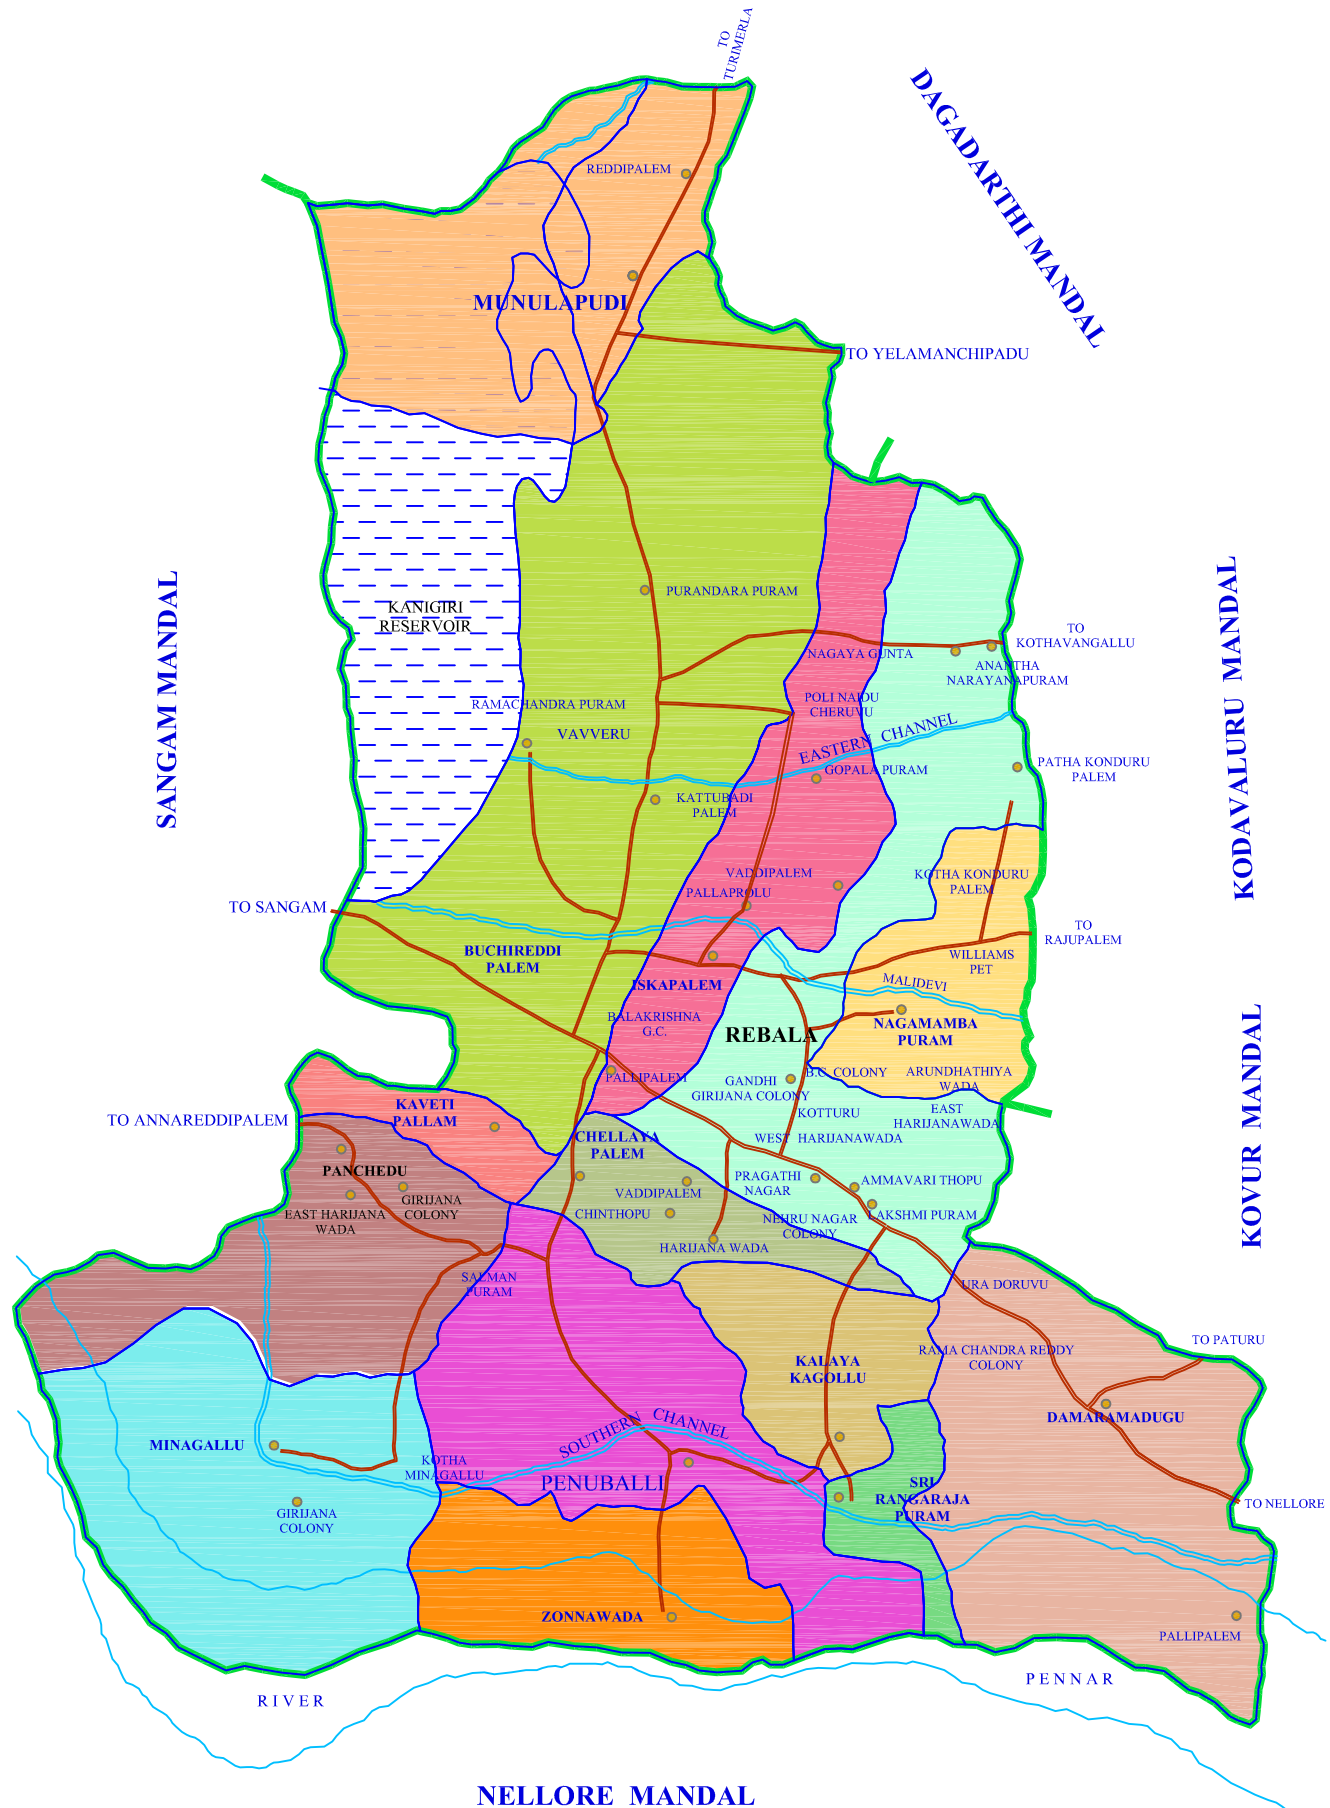

BUCHIREDDIPALEM MANDAL

S.P.S.R. NELLORE DISTRICT

17

REFERENCES

STATE BOUNDARY	
DISTRICT BOUNDARY	
MANDAL BOUNDARY	
MANDAL / DISTRICT HEADQUARTERS	
NATIONAL HIGHWAY - NH5	
OTHER ROADS	
RAILWAY STATION	
RIVERS & STREAMS	
MANDAL PROFILE IN DISTRICT MAP	

NOT TO SCALE