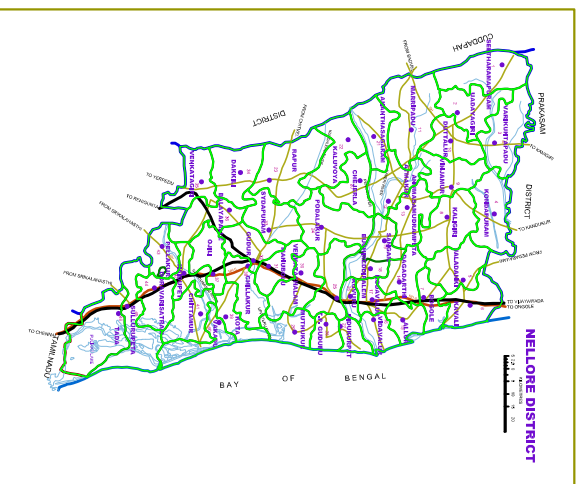

MANUBOLU MANDAL

S.P.S.R. NELLORE DISTRICT

33

REFERENCES

- STATE BOUNDARY
- DISTRICT BOUNDARY
- MANDAL BOUNDARY
- MANDAL / DISTRICT HEADQUARTERS
- NATIONAL HIGHWAY - NHS
- OTHER ROADS
- RAILWAY STATION
- RIVERS & STREAMS
- MANDAL PROFILE IN DISTRICT MAP

NOT TO SCALE