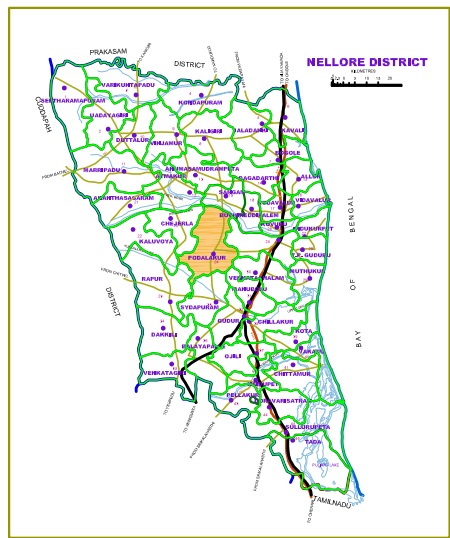

PODALAKUR MANDAL

S.P.S.R. NELLORE DISTRICT

REFERENCES

STATE BOUNDARY	
DISTRICT BOUNDARY	
MANDAL BOUNDARY	
MANDAL / DISTRICT HEADQUARTERS	
NATIONAL HIGHWAY - NH5	
OTHER ROADS	
RAILWAY STATION	
RIVERS & STREAMS	
MANDAL PROFILE IN DISTRICT MAP	