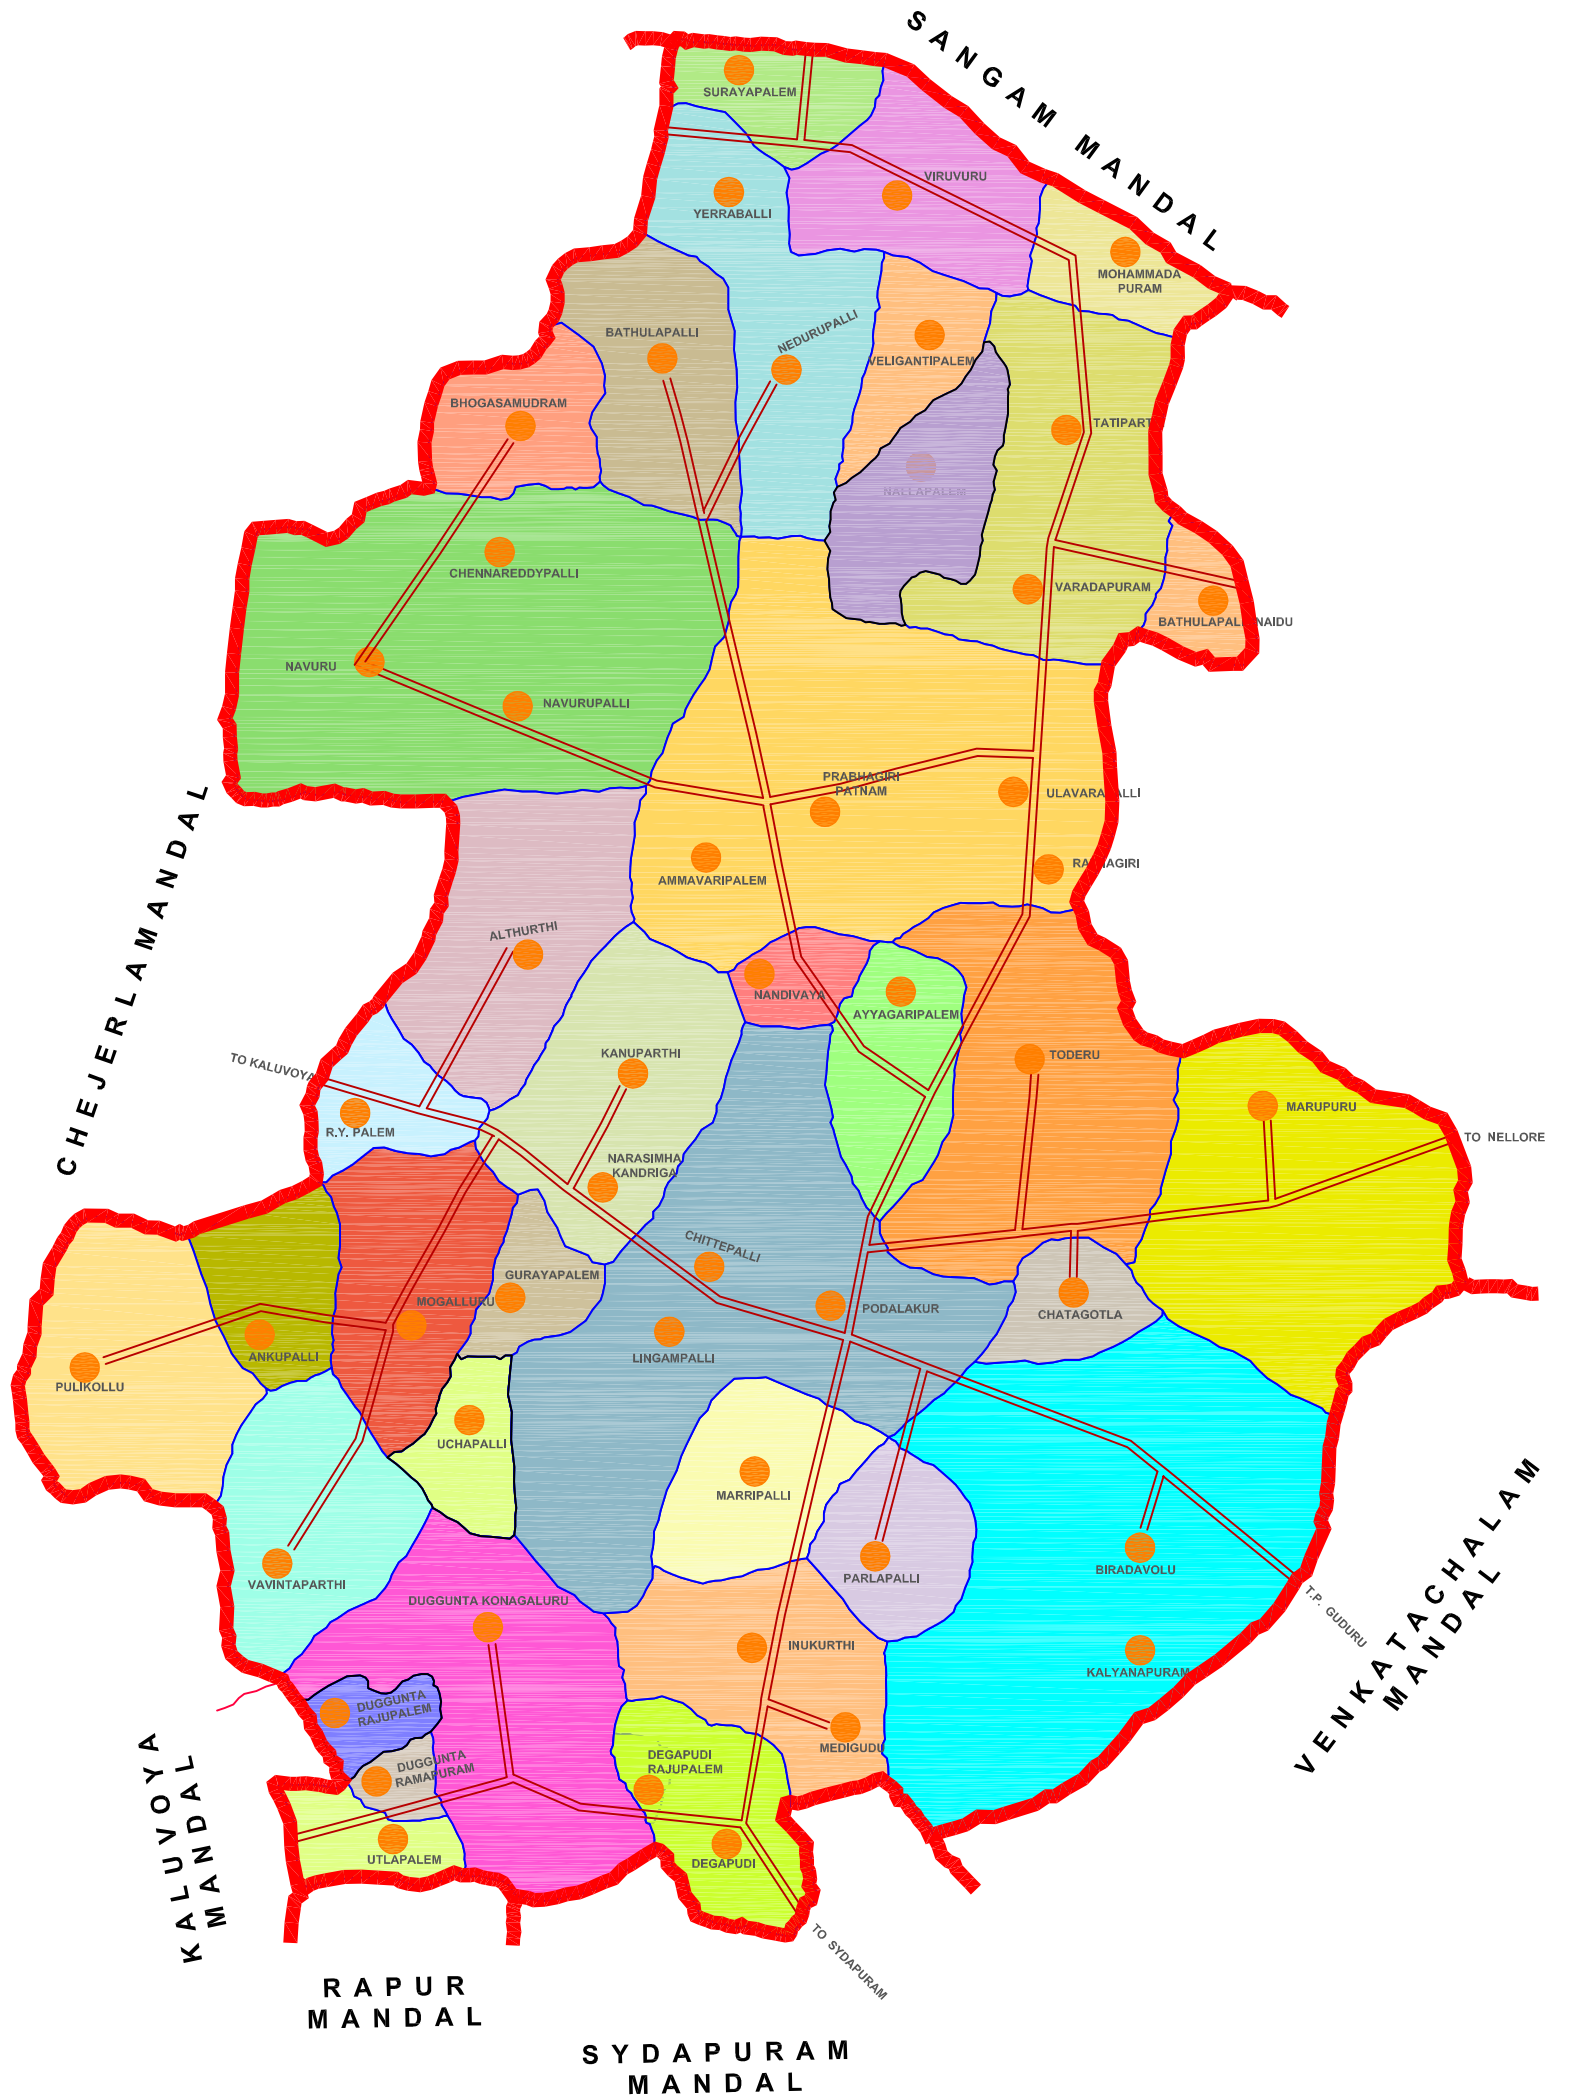

PODALAKUR MANDAL

S.P.S.R. NELLORE DISTRICT

REFERENCES

STATE BOUNDARY	
DISTRICT BOUNDARY	
MANDAL BOUNDARY	
MANDAL / DISTRICT HEADQUARTERS	
NATIONAL HIGHWAY - NH5	
OTHER ROADS	
RAILWAY STATION	
RIVERS & STREAMS	
MANDAL PROFILE IN DISTRICT MAP	