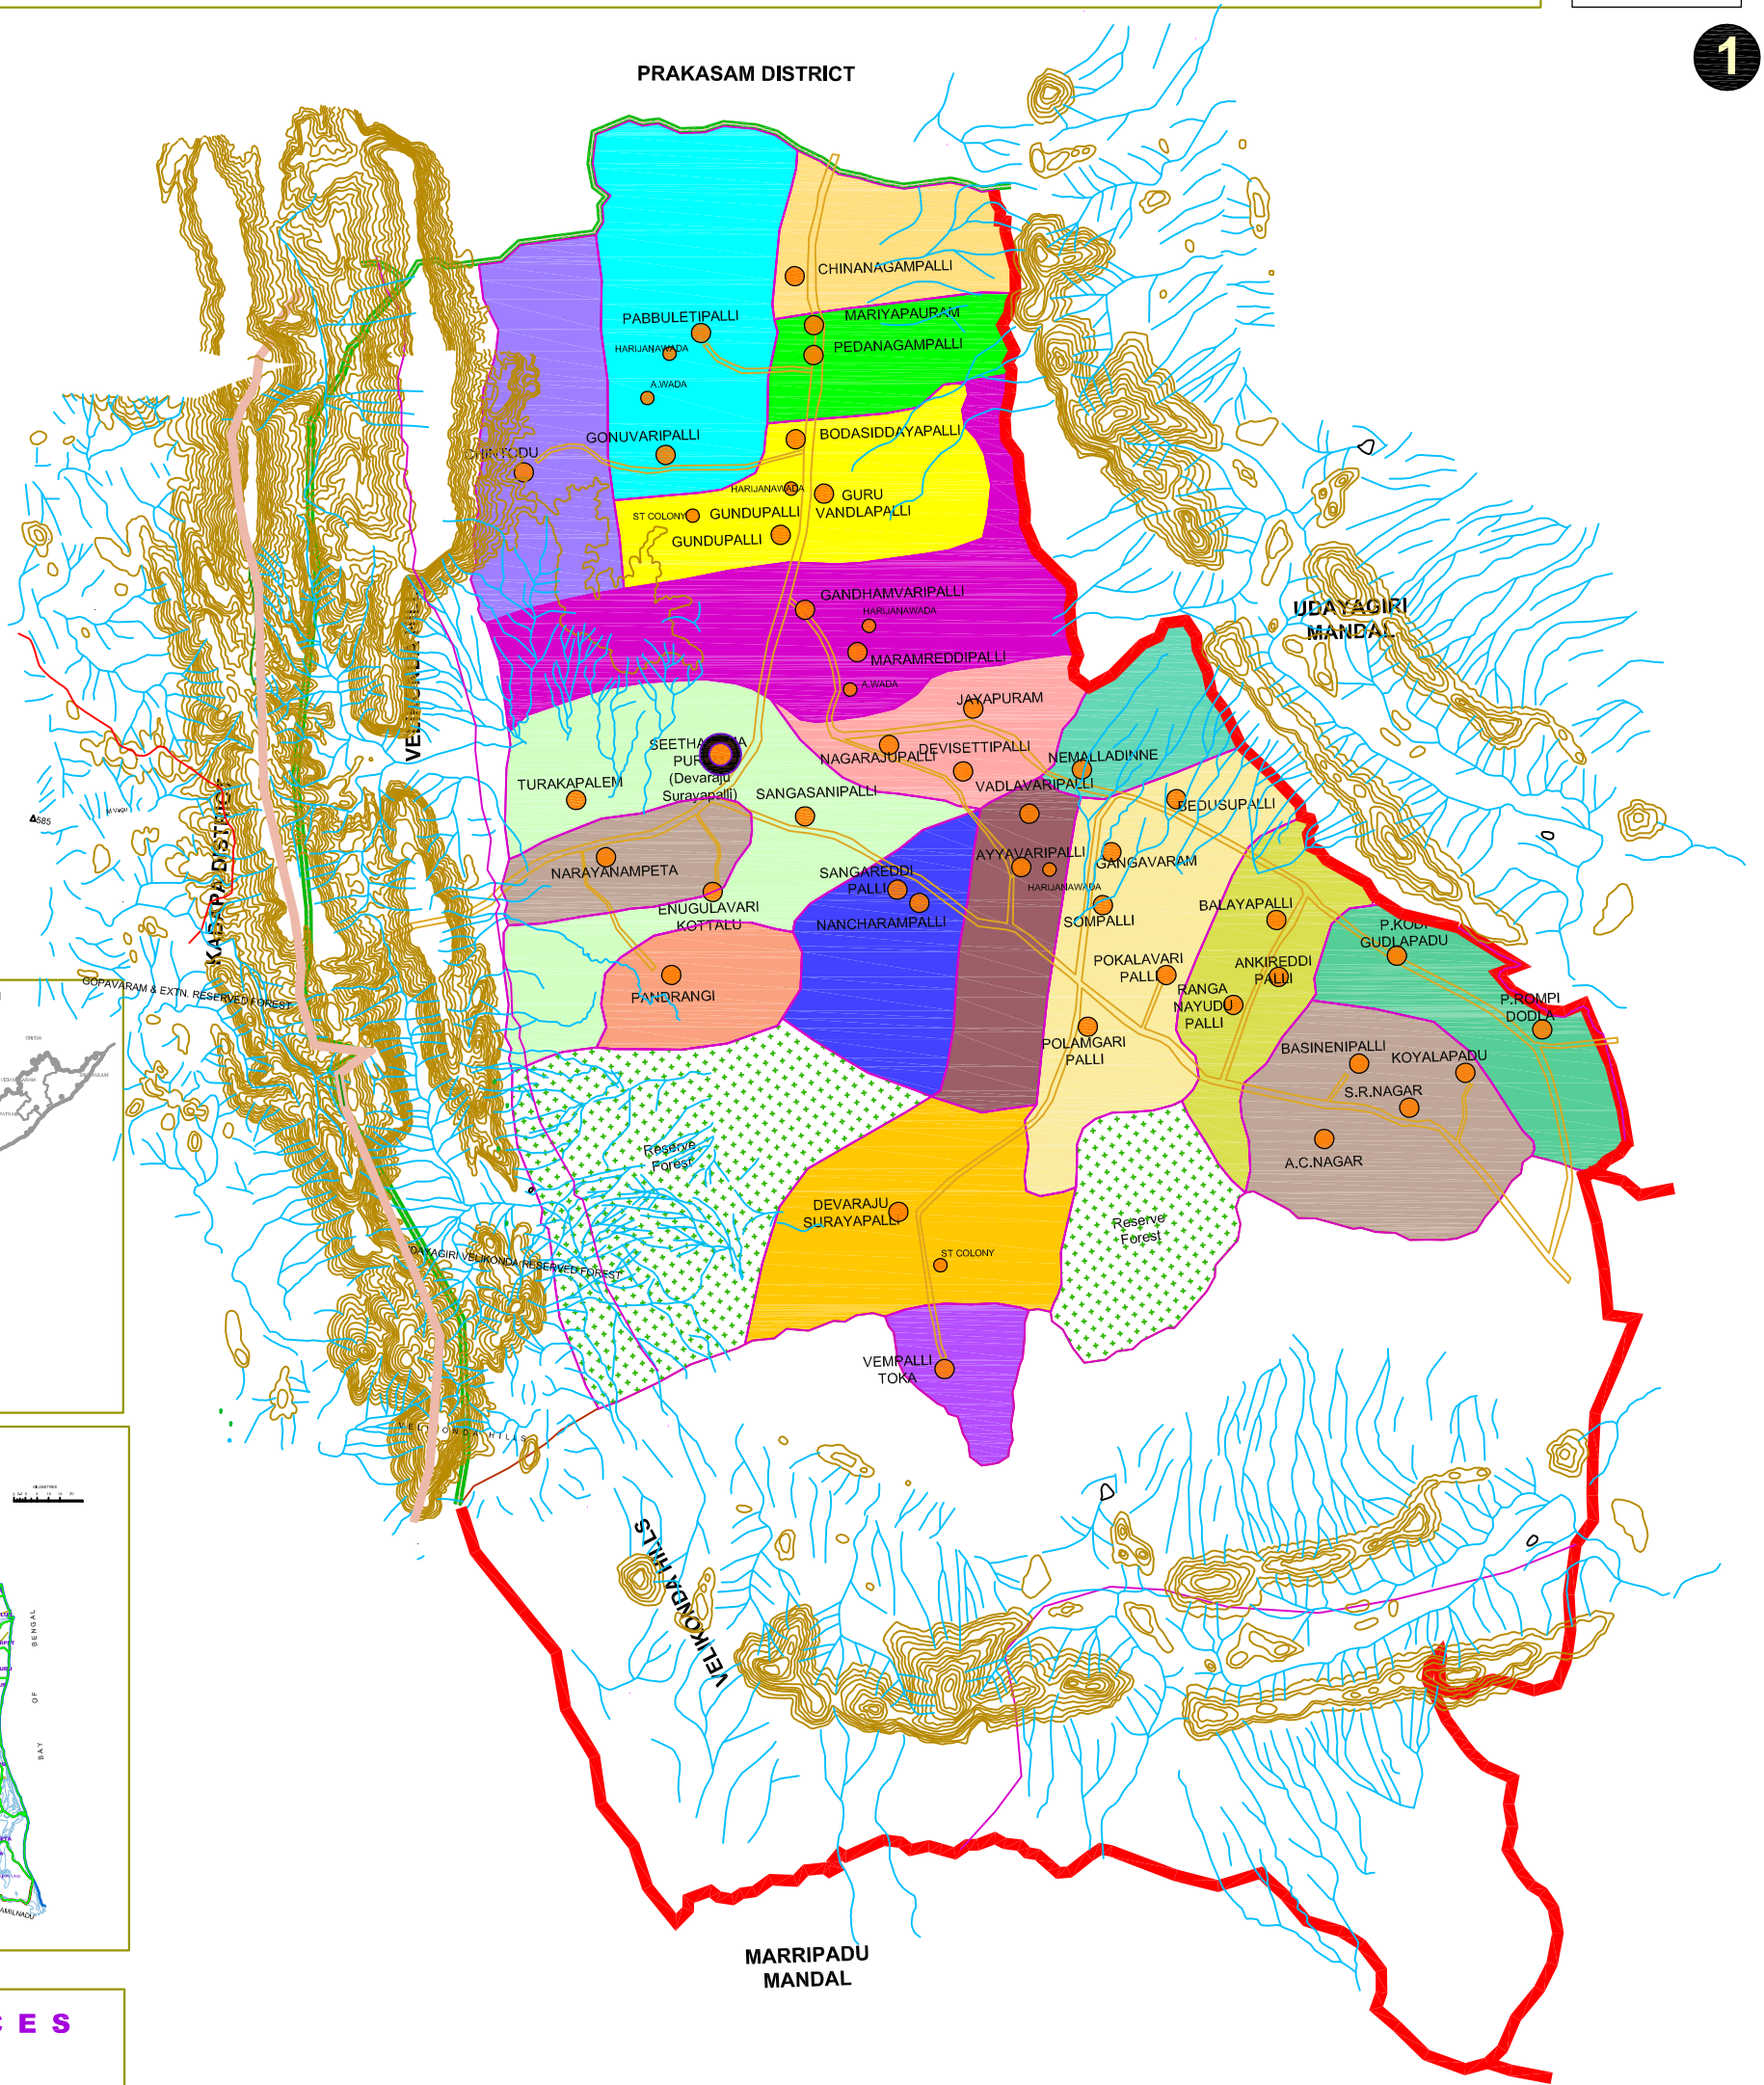

SEETHARMAPURAM MANDAL

S.P.S.R. NELLORE DISTRICT

1

REFERENCES

- STATE BOUNDARY
- DISTRICT BOUNDARY
- MANDAL BOUNDARY
- MANDAL / DISTRICT HEADQUARTERS
- NATIONAL HIGHWAY - NHS
- OTHER ROADS
- RAILWAY STATION
- RIVERS & STREAMS
- MANDAL PROFILE IN DISTRICT MAP

NOT TO SCALE