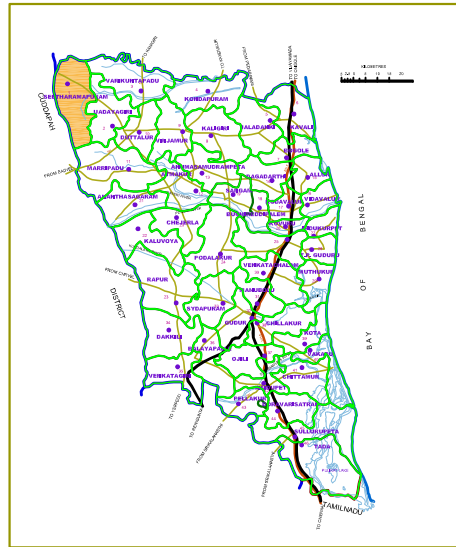

SEETHARMAPURAM MANDAL

S.P.S.R. NELLORE DISTRICT

1

REFERENCES

- STATE BOUNDARY
- DISTRICT BOUNDARY
- MANDAL BOUNDARY
- MANDAL / DISTRICT HEADQUARTERS
- NATIONAL HIGHWAY - NHS
- OTHER ROADS
- RAILWAY STATION
- RIVERS & STREAMS
- MANDAL PROFILE IN DISTRICT MAP

NOT TO SCALE