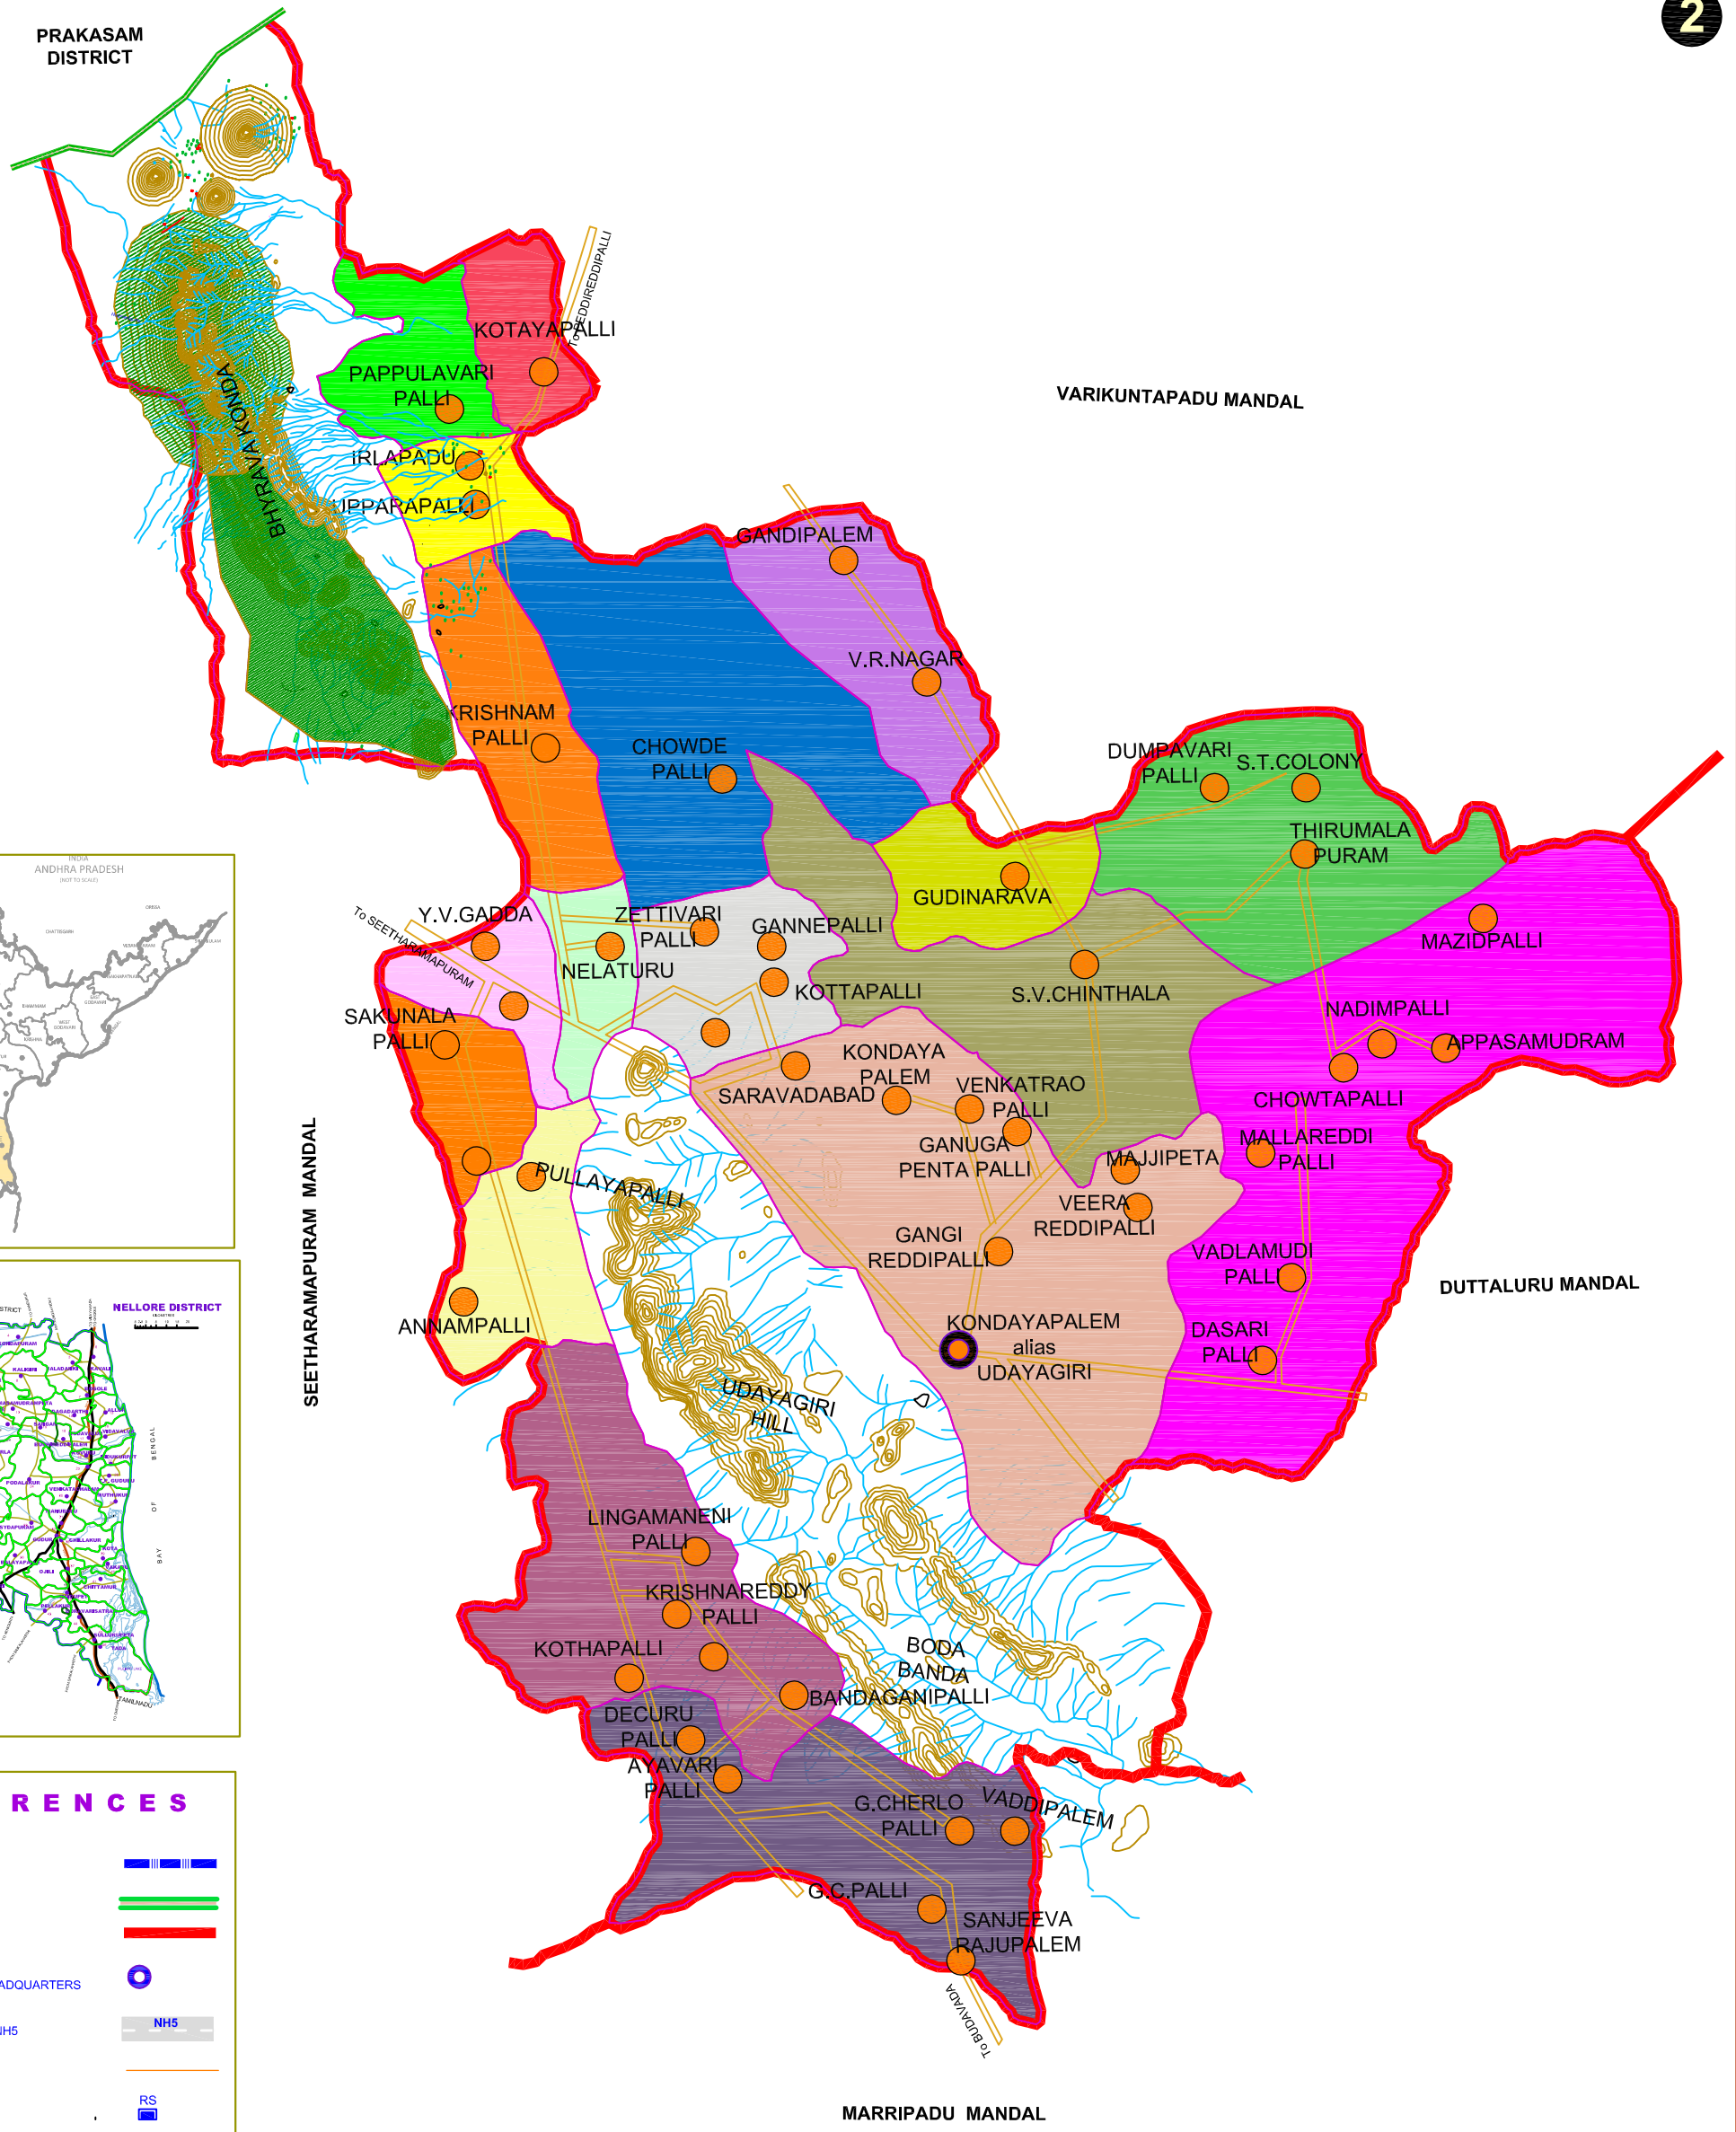

UDAYAGIRI MANDAL

S.P.S.R. NELLORE DISTRICT

PRAKASAM DISTRICT

VARIKUNTAPADU MANDAL

SEETHARAMAPURAM MANDAL

DUTTALURU MANDAL

MARRIPADU MANDAL

REFERENCES

- STATE BOUNDARY
- DISTRICT BOUNDARY
- MANDAL BOUNDARY
- MANDAL / DISTRICT HEADQUARTERS
- NATIONAL HIGHWAY - NH5
- OTHER ROADS
- RAILWAY STATION
- RIVERS & STREAMS
- MANDAL PROFILE IN DISTRICT MAP

NOT TO SCALE