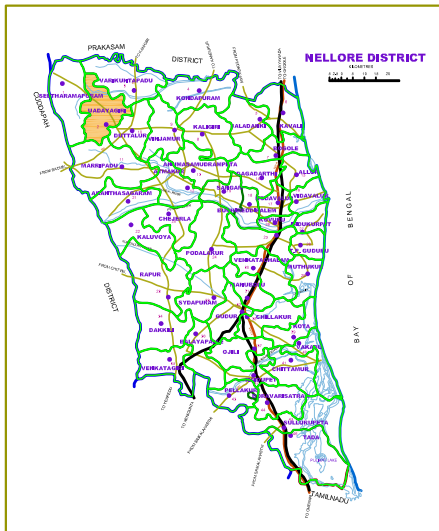

UDAYAGIRI MANDAL

S.P.S.R. NELLORE DISTRICT

PRAKASAM DISTRICT

VARIKUNTAPADU MANDAL

SEETHARAMAPURAM MANDAL

DUTTALURU MANDAL

MARRIPADU MANDAL

REFERENCES

- STATE BOUNDARY
- DISTRICT BOUNDARY
- MANDAL BOUNDARY
- MANDAL / DISTRICT HEADQUARTERS
- NATIONAL HIGHWAY - NH5
- OTHER ROADS
- RAILWAY STATION
- RIVERS & STREAMS
- MANDAL PROFILE IN DISTRICT MAP

NOT TO SCALE